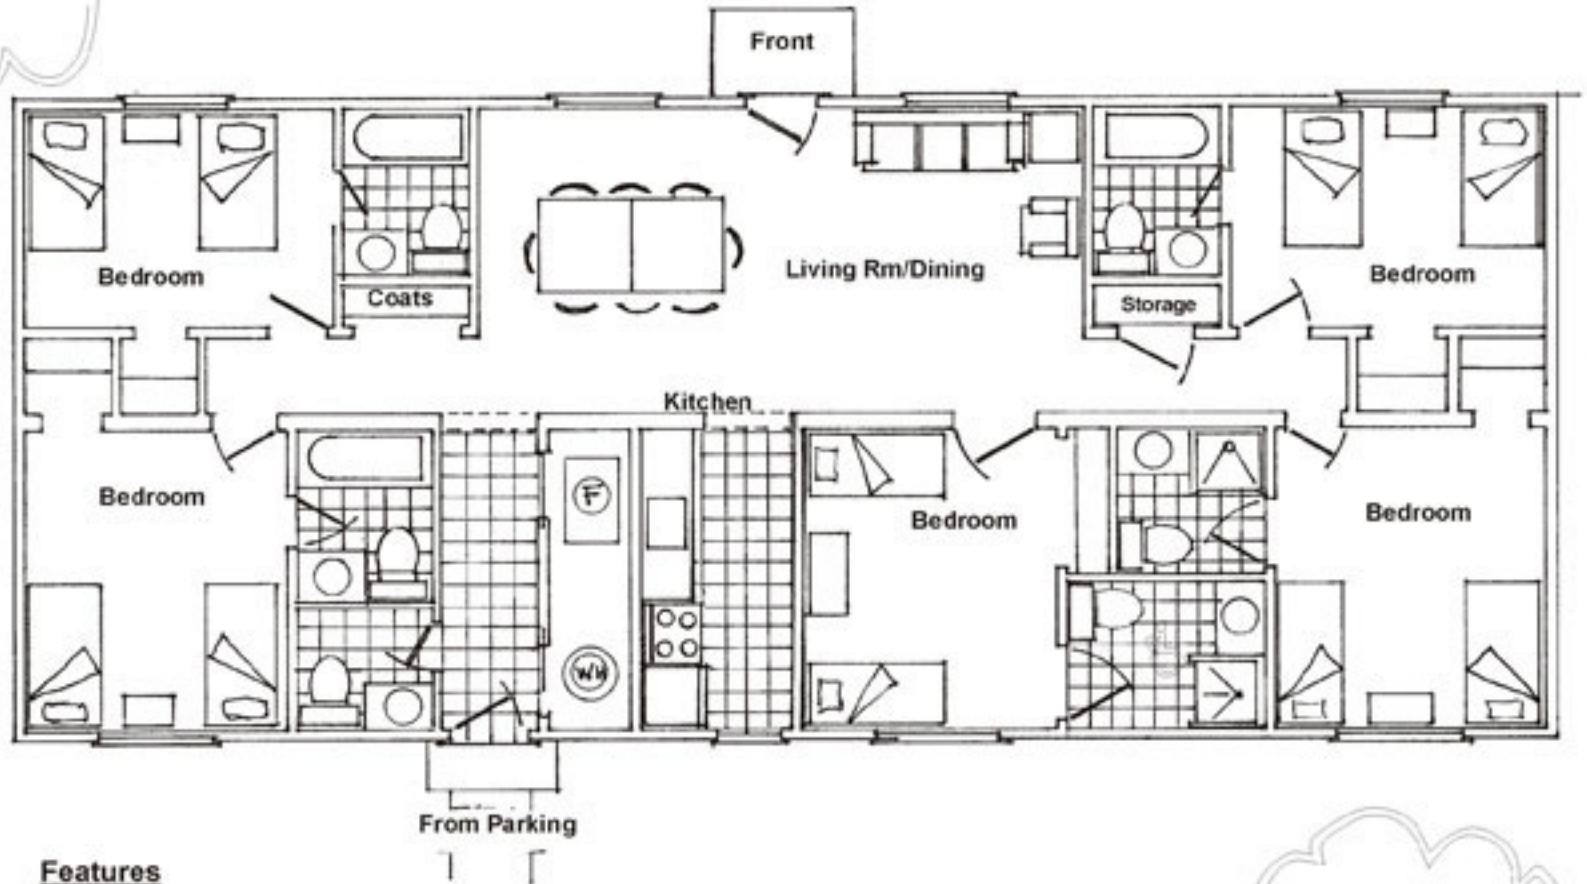

**RUNDLE'S MISSION
GUEST HOUSE
FLOOR PLAN**

Pigeon Lake

Features

- ◆ 5 FIVE FURNISHED BEDROOMS EACH WITH TWO SINGLE BED & EN-SUITE BATH
- ◆ CENTRE BEDROOM WHEELCHAIR FRIENDLY
- ◆ FULLY EQUIPPED KITCHEN
- ◆ 12 X 24 FURNISHED COMMON ROOM
- ◆ PAVED WALKWAY FROM PARKING